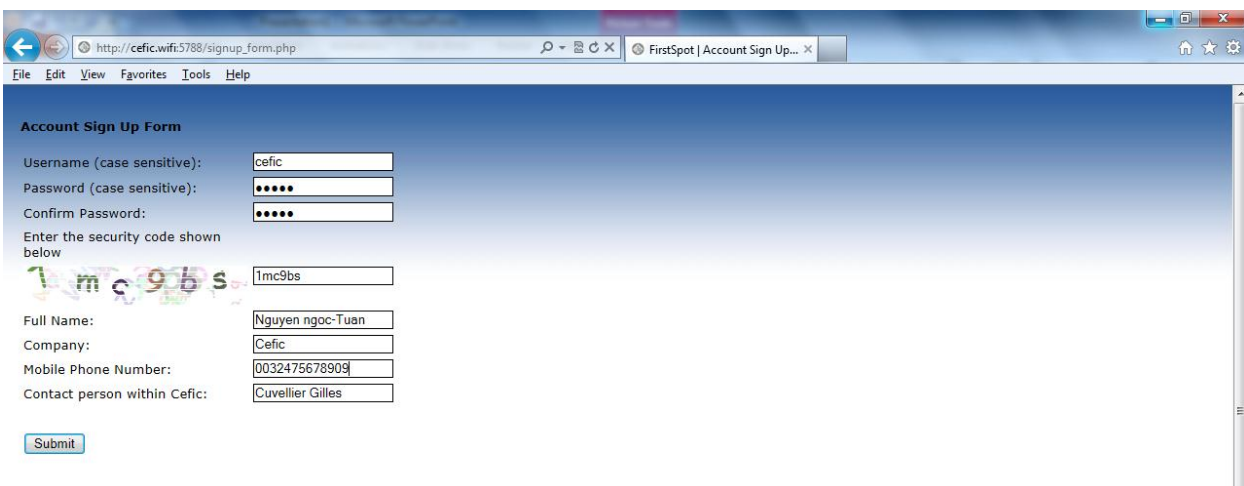

PS: USERNAME/PASSWORD ARE VALID UNTIL THE END OF THE SAME DAY.