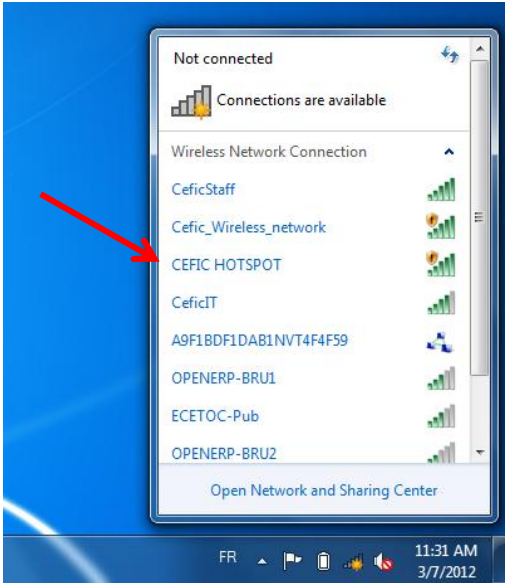

CONNECT YOUR PC TO THE "CEFIC HOTSPOT" WIRELESS NETWORK (NO PASSWORD NEEDED)

HOW TO CONNECT TO THE CEFIC WIRELESS NETWORK ?

OPEN INTERNET EXPLORER, YOU WILL GET THE PAGE BELOW. CLICK ON "NEW USER? CLICK HERE TO SIGN UP NOW!"